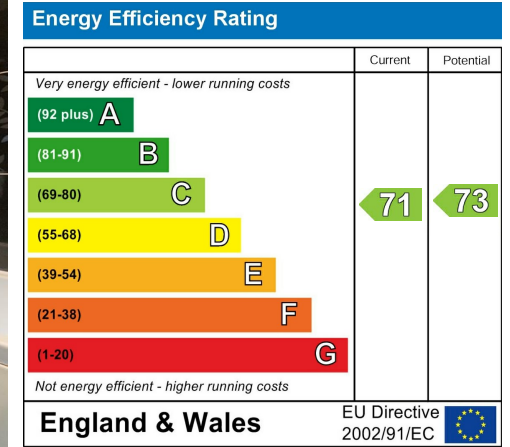

14 Broseley Road, Firwood, Manchester, M16 0EZ

JP & Brimelow
ESTATE AGENTS

Offers In Excess Of £185,000

VIDEO TOUR AVAILABLE A delightful and spacious, TWO DOUBLE BEDROOM, ground floor maisonette flat. Located on a highly sought-after residential road in Firwood, off Rosslyn Road. Conveniently located within walking distance of Chorlton Centre, a short drive from Manchester City Centre, and close to both Firwood and Old Trafford Metrolink stations, offering direct connections to Manchester City Centre, MediaCity, and Manchester International Airport. In brief the property consists of an entrance hall, a lounge with a box bay window to the front aspect, a fully fitted kitchen with a utility area and access out into the rear garden, two double bedrooms with fitted wardrobes and a three-piece bathroom. The property benefits from gas fired central heating and its own enclosed garden.

EPC Chart

Tenure: **Leasehold** Council Tax Band: **A**

Ground Floor

JP & Brimelow Estate Agents Ltd
 430 Barlow Moor Road, Manchester, M21 8AD
 Tel: 0161 8822233
 E: sales@jpbrimelow.co.uk www.jpandbrimelow.co.uk